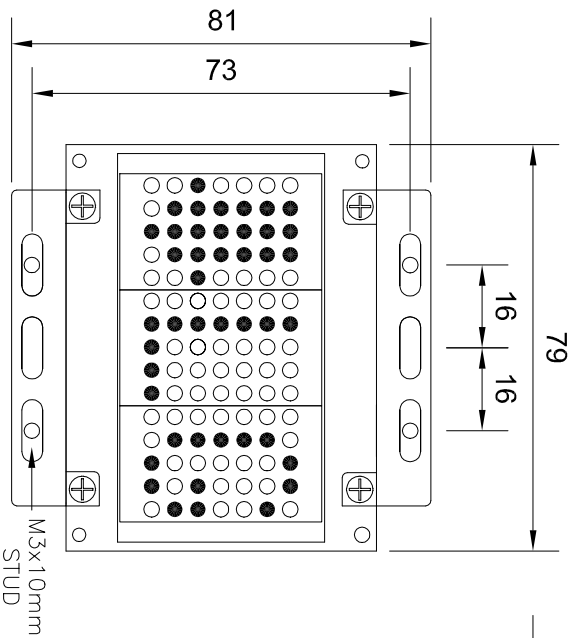

TOP VIEW

X = FACE PLATE GAUGE  
SPECIFICATION

HORIZONTAL CAR DISPLAY  
SCROLLING CAR DIRECTION & FLOOR LEVEL

BRACKET POSITION @ "A-A"  
3 CHARACTER DISPLAY SIZE = 29.8mm

HORIZONTAL FLOOR DISPLAY  
SHOWING CAR DIRECTION WITH CALL

BRACKET POSITION @ "B-B"  
3 CHARACTER DISPLAY SIZE = 29.8mm

HORIZONTAL FLOOR DISPLAY  
SHOWING FLOOR LEVEL WITHOUT CALL

BRACKET POSITION @ "B-B"  
3 CHARACTER DISPLAY SIZE = 29.8mm

BOTTOM VIEW

Part Number	Display colour
IND50RF	red
IND50GF	green
IND50BF	blue
IND50WF	white

Rev.	Initial Issue	Description	By	Date
—	Initial Issue		GLD	28-02-2006

<b>Title</b>		2 WIRE INDICATOR 3x 30mm DISPLAY	
<b>Customer</b>	DRUCEGROVE	<b>Drawn By</b>	—
<b>File location</b>	/lgld/cad/pro/ind/50_2_Wire	<b>Check'd</b>	—
<b>Ordering No.</b>	IND50RF	<b>Issue No.</b>	—
<b>Contract Ref.</b>	CRU***	<b>Scale</b>	1:1
<b>Drawn</b>	GARY DAVIDSON	<b>Issue</b>	1
<b>Check'd</b>	BOYAN KAMIS	<b>Scale</b>	1:1
<b>Date</b>	28/02/2006	<b>Issue</b>	1
<b>Issue</b>	28/02/2006	<b>Scale</b>	1:1
<b>Issue</b>	28/02/2006	<b>Scale</b>	1:1
<b>Issue</b>	28/02/2006	<b>Scale</b>	1:1