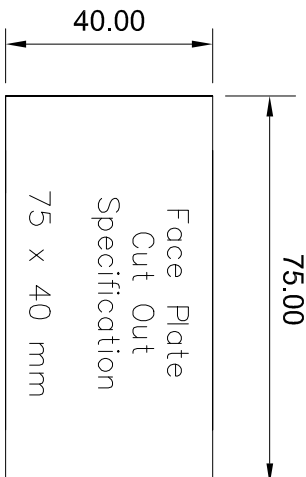

TOP VIEW

X = FACE PLATE GAUGE  
SPECIFICATION

HORIZONTAL CAR DISPLAY  
SCROLLING CAR DIRECTION & FLOOR LEVEL

BRACKET POSITION @ "A-A"  
3 CHARACTER DISPLAY SIZE = 29.8mm

HORIZONTAL FLOOR DISPLAY  
SHOWING CAR DIRECTION WITH CALL

BRACKET POSITION @ "B-B"  
3 CHARACTER DISPLAY SIZE = 29.8mm

HORIZONTAL FLOOR DISPLAY  
SHOWING FLOOR LEVEL WITHOUT CALL

BRACKET POSITION @ "B-B"  
3 CHARACTER DISPLAY SIZE = 29.8mm

BOTTOM VIEW

Part Number	Display colour
IND50RF	red
IND50GF	green
IND50BF	blue
IND50WF	white

Rev.	Initial Issue	Description	By	Date
—	Initial Issue		GLD	28-02-2006

<b>Title</b>		2 WIRE INDICATOR 3x 30mm DISPLAY	
<b>Customer</b>	DRUCEGROVE	<b>Drawn By</b>	—
<b>File location</b>	/lgld/cad/pro/ind/50_2_Wire	<b>Check'd</b>	—
<b>Ordering No.</b>	IND50RF	<b>Issue No.</b>	—
<b>Contract Ref.</b>	CRU***	<b>Scale</b>	1:1
<b>Drawn</b>	GARY DAVIDSON	<b>Issue</b>	1
<b>Check'd</b>	BOYAN KAMIS	<b>Scale</b>	1:1
<b>Date</b>	28/02/2006	<b>Issue</b>	1
<b>Issue</b>	28/02/2006	<b>Scale</b>	1:1
<b>Issue</b>	28/02/2006	<b>Scale</b>	1:1
<b>Issue</b>	28/02/2006	<b>Scale</b>	1:1