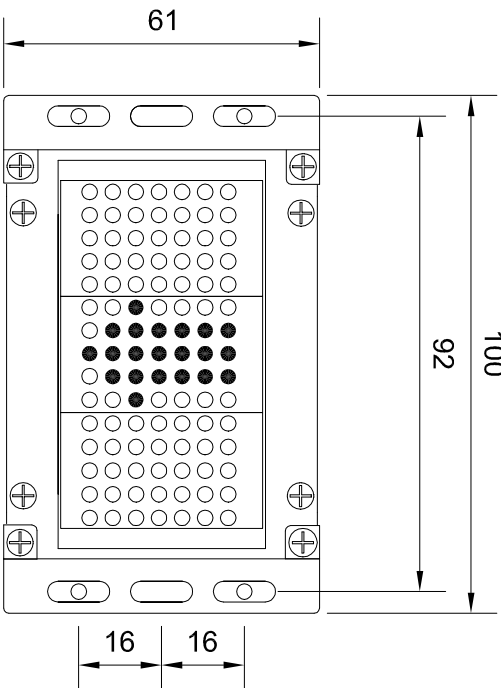

TOP VIEW

X = FACE PLATE GAUGE  
SPECIFICATION

HORIZONTAL CAR DISPLAY  
SCROLLING CAR DIRECTION & FLOOR LEVEL

BRACKET POSITION @ "A-A"  
3 CHARACTER DISPLAY SIZE = 29.8mm

HORIZONTAL FLOOR DISPLAY  
SHOWING CAR DIRECTION WITH CALL

BRACKET POSITION @ "B-B"  
3 CHARACTER DISPLAY SIZE = 29.8mm

HORIZONTAL FLOOR DISPLAY  
SHOWING FLOOR LEVEL WITHOUT CALL

BRACKET POSITION @ "B-B"  
3 CHARACTER DISPLAY SIZE = 29.8mm

BOTTOM VIEW

Part Number	Display colour
IND50RF	red
IND50GF	green
IND50BF	blue
IND50WF	white

Rev.	Initial Issue	Description	By	Date
—	Initial Issue		GLD	28-02-2006

<b>Title</b>		2 WIRE INDICATOR 3x 30mm DISPLAY	
<b>Customer</b>	DRUCEGROVE	<b>Drawn By</b>	—
<b>File location</b>	/lgld/cad/pro/ind/50_2_Wire	<b>Check'd</b>	—
<b>Ordering No.</b>	IND50RF	<b>Issue No.</b>	—
<b>Contract Ref.</b>	CRU***	<b>Scale</b>	1:1
<b>Drawn</b>	GARY DAVIDSON	<b>Issue</b>	1
<b>Check'd</b>	BOYAN KAMIS	<b>Scale</b>	1:1
<b>Date</b>	28/02/2006	<b>Issue</b>	1
<b>Issue</b>	28/02/2006	<b>Scale</b>	1:1
<b>Issue</b>	28/02/2006	<b>Scale</b>	1:1
<b>Issue</b>	28/02/2006	<b>Scale</b>	1:1