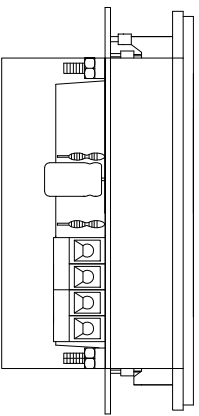

TOP VIEW

X = FACE PLATE GAUGE  
SPECIFICATION

HORIZONTAL CAR DISPLAY  
SCROLLING CAR DIRECTION & FLOOR LEVEL

BRACKET POSITION @ "A-A"  
3 CHARACTER DISPLAY SIZE = 29.8mm

HORIZONTAL FLOOR DISPLAY  
SHOWING CAR DIRECTION WITH CALL

BRACKET POSITION @ "B-B"  
3 CHARACTER DISPLAY SIZE = 29.8mm

HORIZONTAL FLOOR DISPLAY  
SHOWING FLOOR LEVEL WITHOUT CALL

BRACKET POSITION @ "B-B"  
3 CHARACTER DISPLAY SIZE = 29.8mm

BOTTOM VIEW

Part Number	Display colour
IND50RF	red
IND50GF	green
IND50BF	blue
IND50WF	white

Rev.	Initial Issue	Description	By	Date
—	Initial Issue		GLD	28-02-2006

<b>Title</b>		2 WIRE INDICATOR 3x 30mm DISPLAY	
<b>Customer</b>	DRUCEGROVE	<b>Drawn By</b>	—
<b>File location</b>	/lgld/cad/pro/ind/50_2_Wire	<b>Check'd</b>	—
<b>Ordering No.</b>	IND50RF	<b>Issue No.</b>	—
<b>Contract Ref.</b>	CRU***	<b>Scale</b>	1:1
<b>Drawn</b>	GARY DAVIDSON	<b>Issue</b>	1
<b>Check'd</b>	BOYAN KAMIS	<b>Scale</b>	1:1
<b>Date</b>	28/02/2006	<b>Issue</b>	1
<b>Issue</b>	28/02/2006	<b>Scale</b>	1:1
<b>Issue</b>	28/02/2006	<b>Scale</b>	1:1
<b>Issue</b>	28/02/2006	<b>Scale</b>	1:1