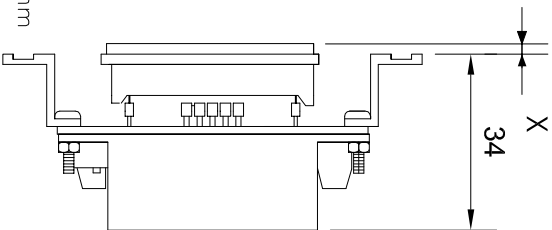

TOP VIEW

X = FACE PLATE GAUGE  
SPECIFICATION

HORIZONTAL CAR DISPLAY  
SCROLLING CAR DIRECTION & FLOOR LEVEL

BRACKET POSITION @ "A-A"  
3 CHARACTER DISPLAY SIZE = 29.8mm

HORIZONTAL FLOOR DISPLAY  
SHOWING CAR DIRECTION WITH CALL

BRACKET POSITION @ "B-B"  
3 CHARACTER DISPLAY SIZE = 29.8mm

HORIZONTAL FLOOR DISPLAY  
SHOWING FLOOR LEVEL WITHOUT CALL

BRACKET POSITION @ "B-B"  
3 CHARACTER DISPLAY SIZE = 29.8mm

BOTTOM VIEW

Part Number	Display colour
IND50RF	red
IND50GF	green
IND50BF	blue
IND50WF	white

Rev.	Initial Issue	Description	By	Date
—	Initial Issue		GLD	28-02-2006

<b>Title</b>		2 WIRE INDICATOR 3x 30mm DISPLAY	
<b>Customer</b>	DRUCEGROVE	<b>Drawn By</b>	—
<b>File location</b>	/lgld/cad/pro/ind/50_2_Wire	<b>Check'd</b>	—
<b>Ordering No.</b>	IND50RF	<b>Issue No.</b>	—
<b>Contract Ref.</b>	CRU***	<b>Scale</b>	1:1
<b>Drawn</b>	GARY DAVIDSON	<b>Issue</b>	1
<b>Check'd</b>	BOYAN KAMIS	<b>Scale</b>	1:1
<b>Date</b>	28/02/2006	<b>Issue</b>	1
<b>Issue</b>	28/02/2006	<b>Scale</b>	1:1
<b>Issue</b>	28/02/2006	<b>Scale</b>	1:1
<b>Issue</b>	28/02/2006	<b>Scale</b>	1:1